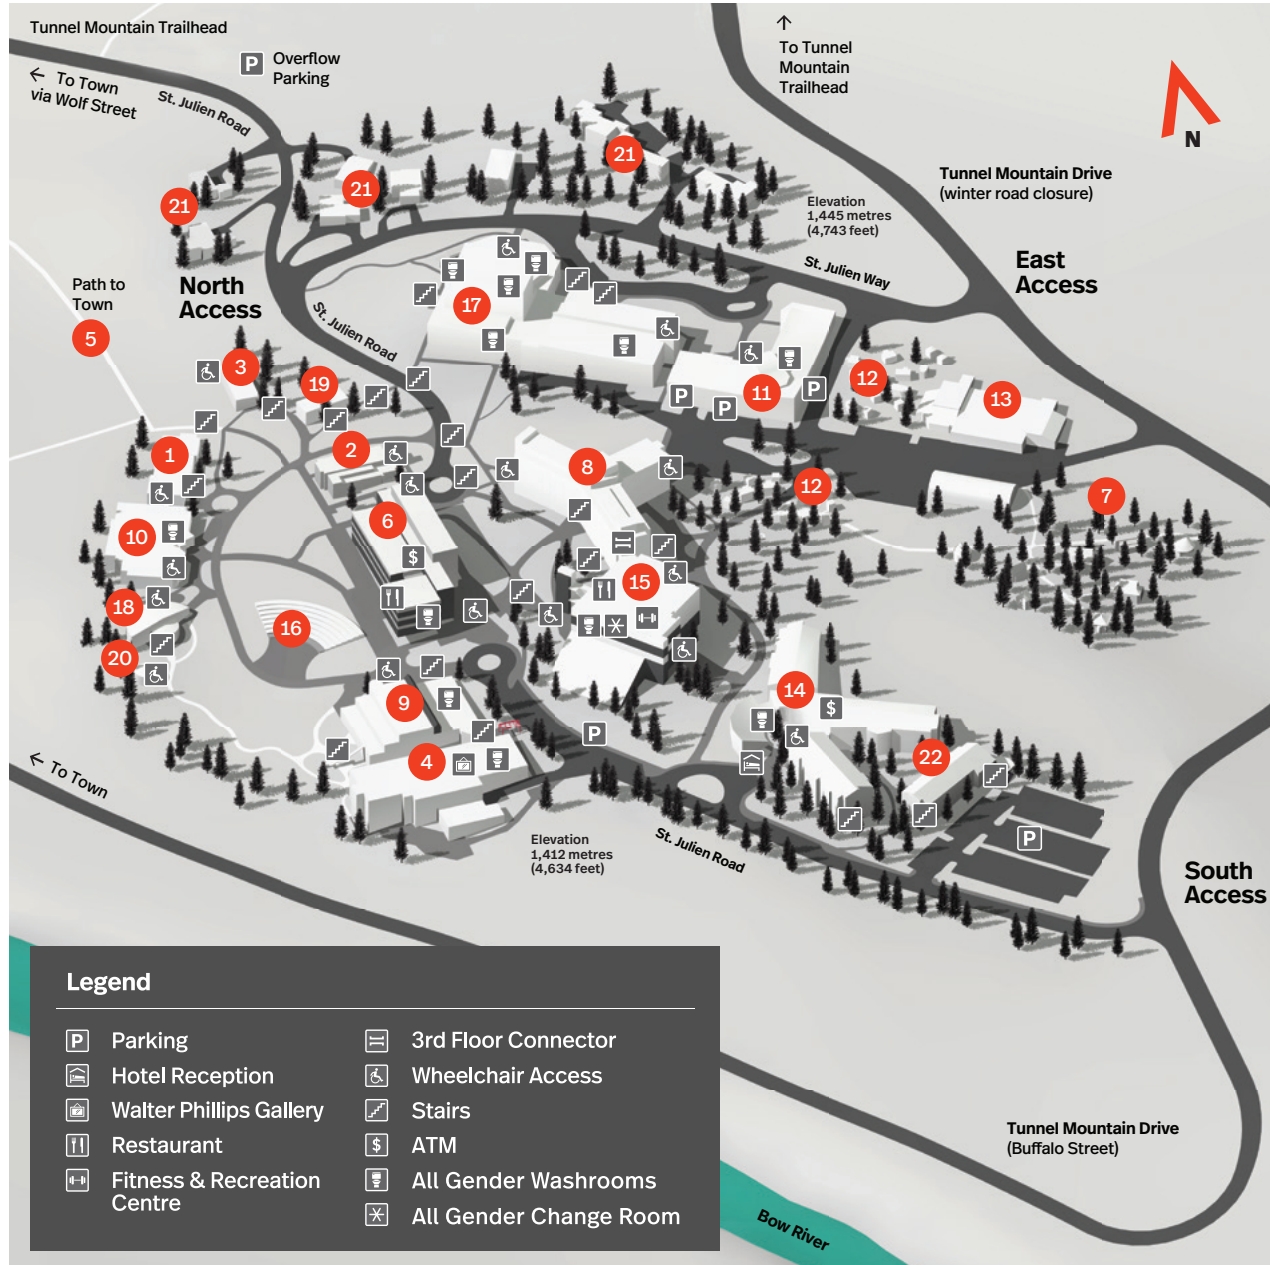

Welcome. Bienvenue.
Taan-shi. Dâ âûch yahine.
Oki. Gwanistli naniya.

- 1 **Corbett Hall**
- 2 **Donald Cameron Centre**
Administration Offices
- 3 **Farrally Hall**
- 4 **Glyde Hall**
Walter Phillips Gallery
- 5 **Ken Madsen Path to Town**
- 6 **Kinncar Centre for Creativity & Innovation**
Maclab Bistro
Meeting Rooms & Banquets
Paul D. Fleck Library & Archives
- 7 **Leighton Artist Studios**
- 8 **Lloyd Hall**
- 9 **Jeanne & Peter Lougheed Building**
- 10 **Max Bell Building**
- 11 **Music Building**
Bentley Chamber Music Studio
Rolston Recital Hall
- 12 **Music Huts**
- 13 **Physical Facilities Building**
Print Shop
Shipping & Receiving
- 14 **Professional Development Centre**
Hotel Reception
- 15 **Sally Borden Building**
Fitness & Recreation Centre
Participant Resources
Three Ravens Restaurant
Vistas Dining Room
- 16 **Shaw Amphitheatre**
- 17 **Theatre Complex**
Box Office
Jenny Belzberg Theatre
Laszlo Funtek Teaching Wing
Margaret Greenham Theatre
- 18 **TransCanada PipeLines Pavilion**
Banff International Research Station
- 19 **Vinci Hall**
- 20 **Yurt**
- 21 **Staff Housing**
- 22 **Staff Housing**
Becker Hall